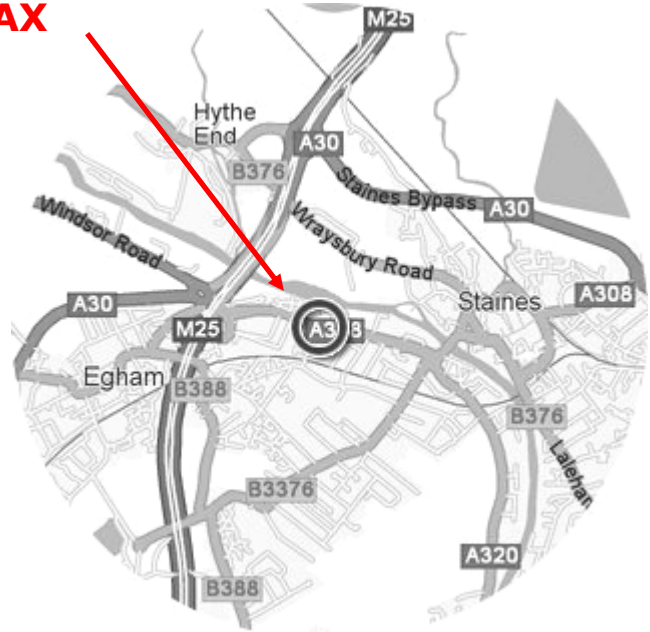

## Directions

### From Junction 13 M25

Take the A30 to Egham (not to Staines/London). Carry on till you pass the Future building on your left. The road will make a sharp bend to the left. Carry on till you get to a roundabout. Follow all the way round to A320 Chertsey. You are now driving in the Causeway. Go straight over the mini roundabout. You will see Avis on your right

### From the A30-London to Staines – Via Town Centre

Follow signs all the way just before you get to Staines. At big roundabout-the Crooked Billet – follow the Staines A308. Carry on towards the town centre – Go underneath railway bridge. Follow this road – carry straight on – at the next set of traffic lights. Turn right on to the Egham A308 – Follow this road. Debenhams will appear on your right – carry on till next set of traffic lights. Turn left – go over bridge. At roundabout follow A308 Egham, Windsor sign – You will find Sainsbury's on your left – continue on this road – this is the Causeway – we are after Kwik-Fit on the left

### From the A30-London to Staines – Missing Town Centre

Follow signs all the way to Junction 13 of M25  
Turn left - still on A30, sign posted Egham –it may look like you are getting onto the M25 towards Gatwick – but stay in the left hand lane, as this is still the A30  
Follow the directions **From Junction 13 M25**