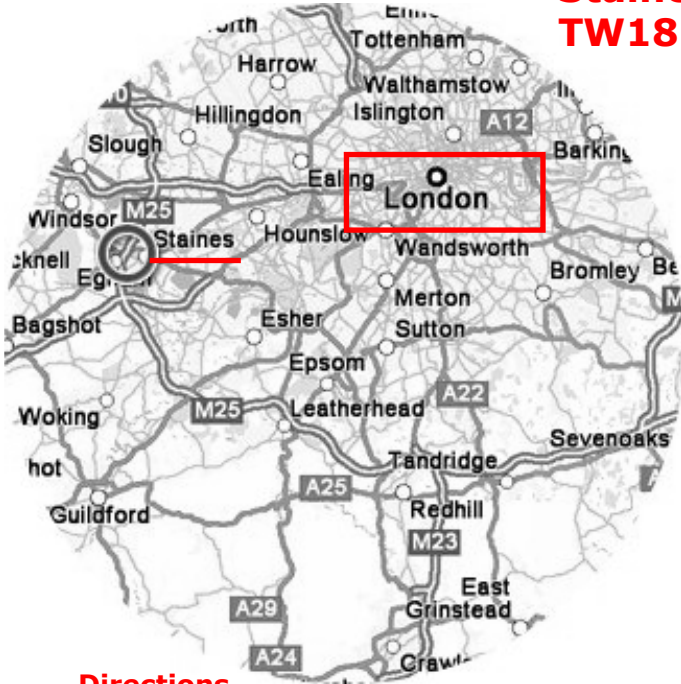

# How to find us...

**Campus Veolia Environnement UK**  
**54 The Causeway**  
**Staines, Middlesex**  
**TW18 3AX**

## Directions

### From the A30-London to Staines – Via Town Centre

Follow signs all the way just before you get to Staines. At big roundabout-the Crooked Billet – follow the Staines A308. Carry on towards the town centre – Go underneath railway bridge. Follow this road – carry straight on – at the next set of traffic lights. Turn right on to the Egham A308 – Follow this road. Debenhams will appear on your right – carry on till next set of traffic lights. Turn left – go over bridge. At roundabout follow A308 Egham, Windsor sign – You will find Sainsbury's on your left – continue on this road – this is the Causeway – we are after Kwik-Fit on the left

### From the A30-London to Staines – Missing Town Centre

Follow signs all the way to Junction 13 of M25  
Turn left - still on A30, sign posted Egham –it may look like you are getting onto the M25 towards Gatwick – but stay in the left hand lane, as this is still the A30  
Follow the directions **From Junction 13 M25**